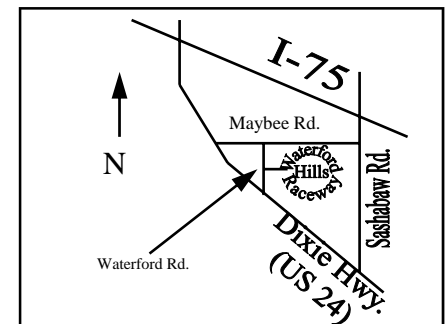

The 2012 Waterford Hills Spring Training Series

Held Under USA Cycling Event
Permit 2012-tbd
Part of the Spring Fling Race Series

Promoted by the Flying Rhino Cycling Club and Kinetic Systems Bicycles Inc.

Location: Waterford Hills Raceway, located on Waterford Road and Dixie Highway approximately 2 miles South of Clarkston. From I-75, take Sashabaw/Pine Knob exit (#89) to Maybee Road and then West to Waterford Road. See map. **PLEASE OBEY THE 15MPH SPEED LIMIT SIGN POSTED IN THE SPORTSMAN CLUB'S PARKING LOT.**

<u>Race</u>	<u>March 31</u>	<u>April 7</u>	<u>April 14</u>
<i>Citizens "C" Race Prizes - Bragging Rites</i>	10:30 A.M. 30 Min. + 2 Laps	10:30 A.M. 30 Min. +2 Laps	10:30 A.M. 30 Min. +2 Laps
<i>"B" Race (USCF) Prizes - $50 paid to 5 places</i>	11:45 A.M. 50 Min. + 2 Laps	11:45 A.M. 50 Min. +2 Laps	11:45 A.M. 50 Min. +2 Laps
<i>"A" Race (USCF) Prizes - $100 paid to 5 places</i>	1:15 P.M. 90 Min. +2 Laps	1:15 P.M. 90 Min. +2 Laps	1:15 P.M. 90 Min. +2 Laps

Map To Waterford Hills Raceway

All Races are $20.00 which does include track user fee.

Save $10!! A discounted price of $50 for the three races is available through the end of the first race day.

Registration opens at 9:30am and closes 30 minutes before the start of each race. Race runs rain or shine. NO REFUNDS. All USCF/USA Cycling rules apply. Field limit is 100 riders for the USCF races, 50 riders for the Citizen races. There will be a free lap rule in place. Riders may compete in either the "A" Race or the "B" Race but not both. Start times depend on the previous race speed. We feel we have left sufficient time for the events to run without shortening any of the races, however, there are no guarantees. Any changes will be announced on race day. The promoter reserves the right to shorten races, combine fields, or cancel races if the minimum field size is not reached. **Make checks payable to FLYING RHINO CYCLING CLUB, mail entry along with completed 2012 USA Cycling Standard Athlete's Entry Blank and Release to:** Flying Rhino Cycling Club, P.O. Box 815, Clarkston, MI, 48347. Need more information check the web: www.flyingrhinocc.com, email: events@flyingrhinocc.com, or phone (before 7pm): 248-625-7000.